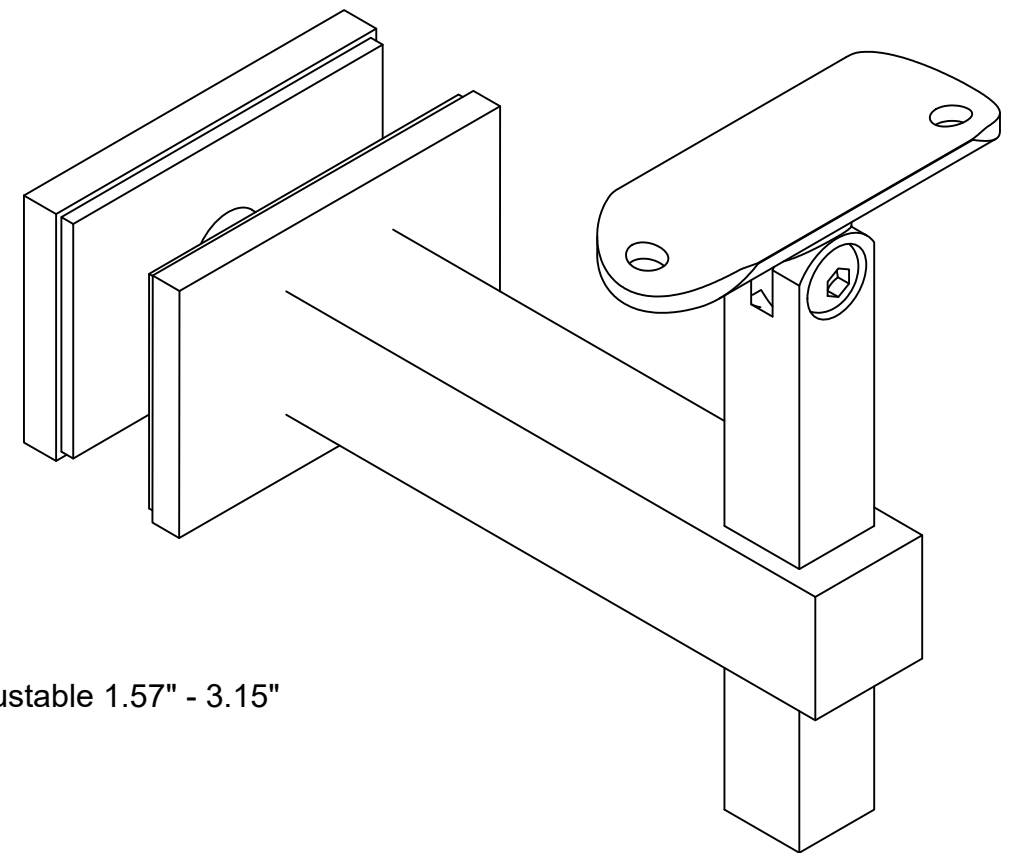

**riser is adjustable 1.57" - 3.15"

Project:	Railing Products and Mock Ups
Title:	R13-4155-038-12
Description:	
Scale:	1:1
Date:	9/9/2021
Drawn:	
 MORSE INDUSTRIES An  Company	