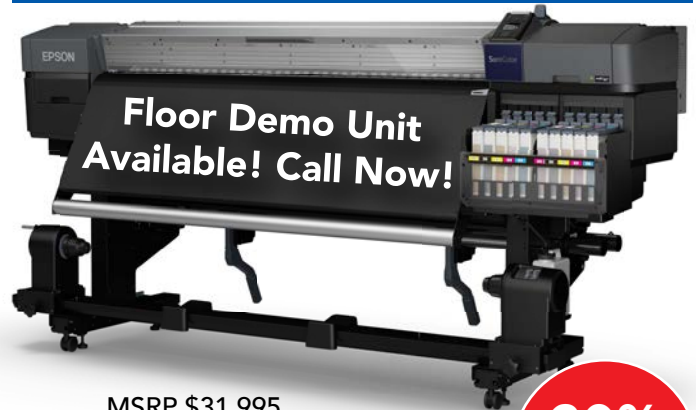

SureColor F9470H- Production Dye Sub Printer

MSRP $31,995

with $4000 Epson Instant Rebate

May 2021 Price $25,695

Lease* to Own for $479/mo.

50% Payments for 1st 6 months!

20% Savings!