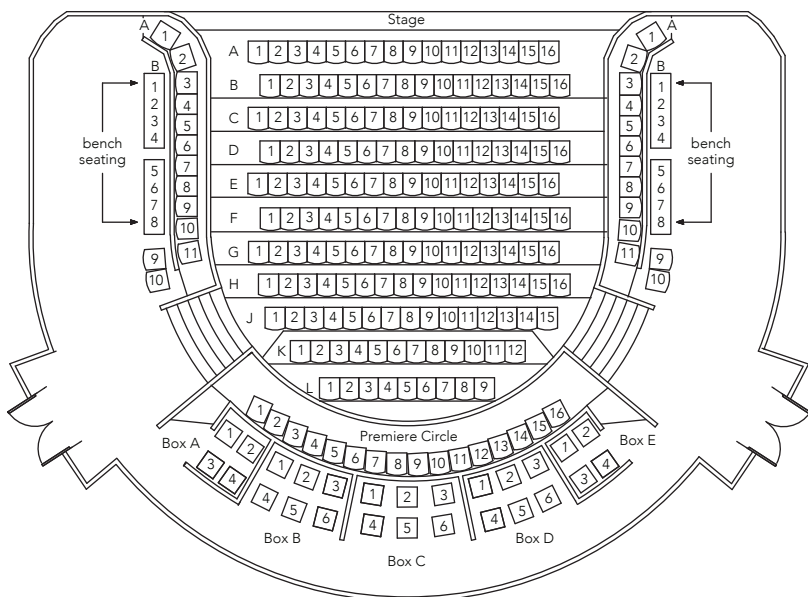

MAIN FLOOR

Orchestra & Mezzanine

ALBERTA THEATRE PROJECTS

THEATRE LAYOUT